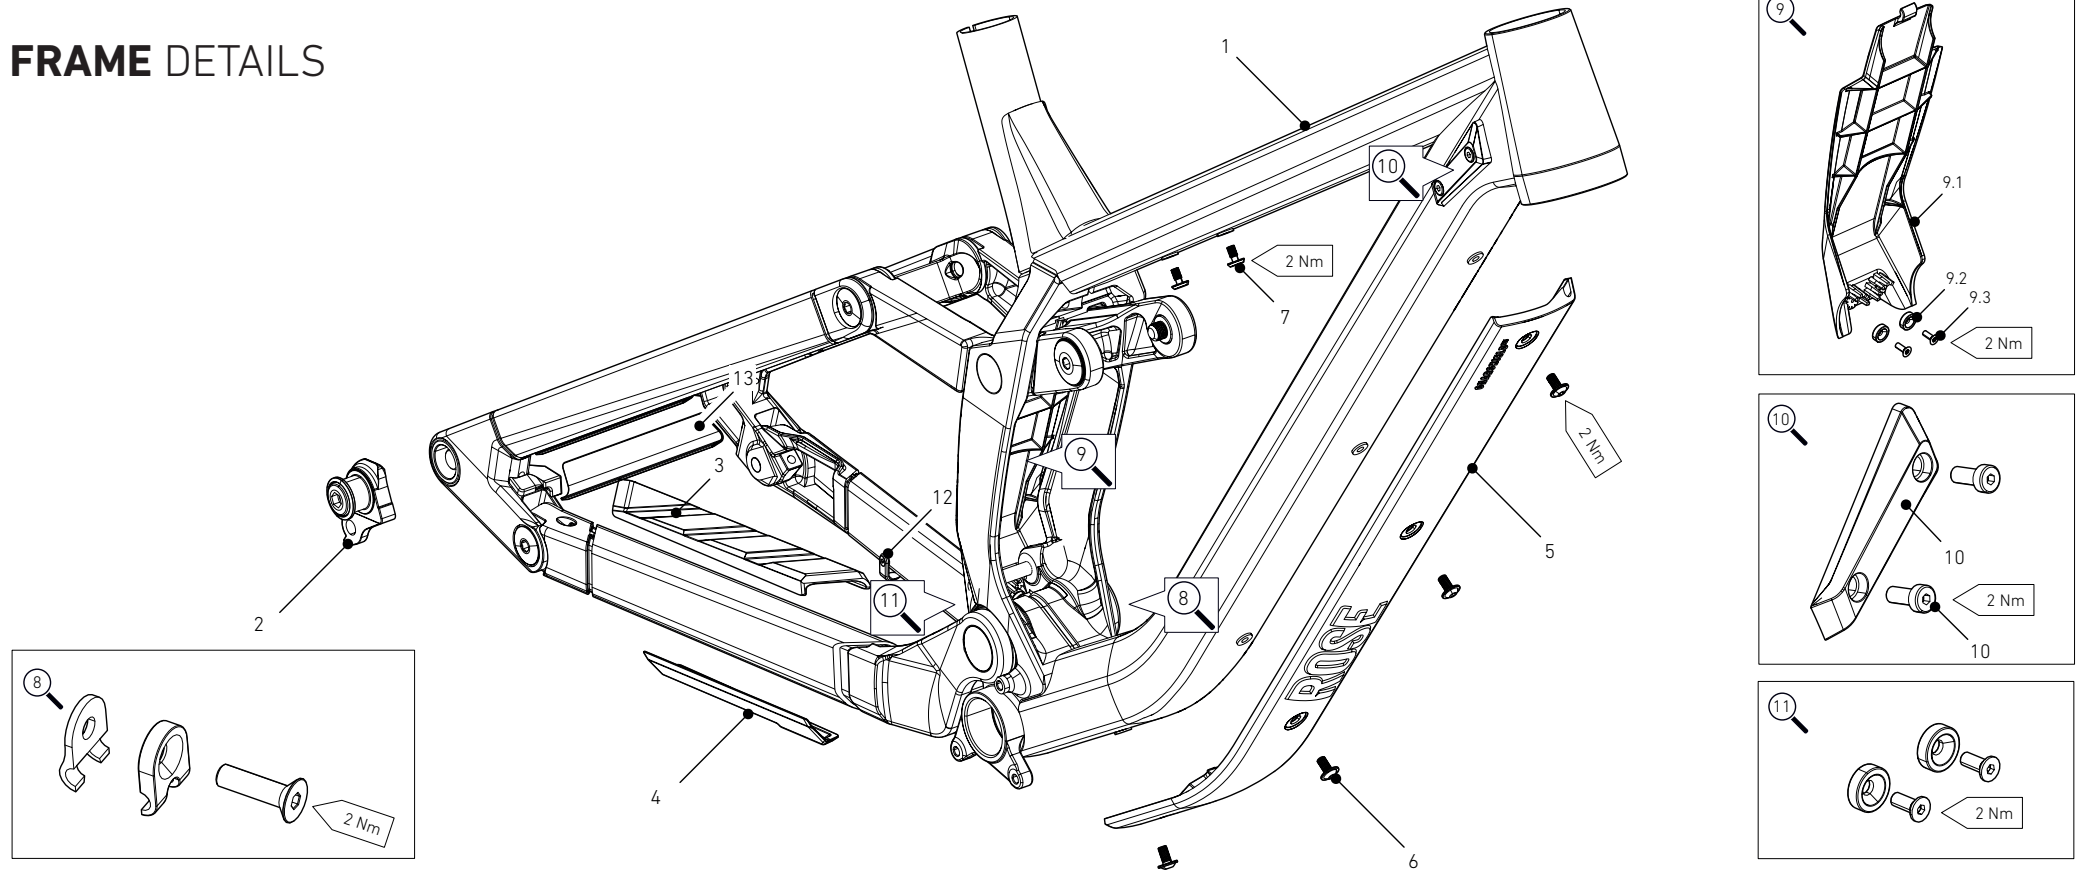

MAIN FRAME DETAILS

POS.	DESCRIPTION	SPECIFICATIONS	ART. NR.
1	frame	color: diet	service only
		color: vanilla	service only
		color: cherry	service only
2	derailleur hanger	UDH	229953201
3	chainstay protection top		233365901
4	chainstay protection bottom		233365901
5	downtube protector		23366801
6	screw	M5x10 for downtube protector	2343390
7	dummy plug		234364701
8	cable clamp		232805201

SCRUB

FRAME DETAILS

ROCKER DETAILS

POS.	DESCRIPTION	SPECIFICATIONS	ART. NR.
15	pivot screw		234342401
16	spacer rocker		233832601
17	bearing	61901 2RS	234342701
18	bearing spacer		233832801
19	rocker bolt		233833401
20	rocker bearing		233832401
21	feather key	4x4x6 mm	234339501
22	rocker sleeve		233832301
23	rocker bearing screw		233833501
24	trunnion screw		233833901
25	trunnion disc		233833701
26	bearing	6000V 2RS	233832501
27	rocker		service only
	GREASE	Motorex Bike Grease 2000 100 g	49208600
	THREADLOCKER	mid strength, for example Art. Nr. 1322431	

SCRUB

FRAME DETAILS

MAIN PIVOT DETAILS

POS.	DESCRIPTION	SPECIFICATIONS	ART. NR.
30	main pivot bolt		233833201
31	main pivot spacer		233833101
32	main pivot bearing	61905 2RS	233833001
33	main pivot sleeve		233832901
34	main pivot screw		233833301
35	feather key	4x4x6 mm	234339501
36	shock screw	M8x45 mm	233834101
	GREASE	Motorex Bike Grease 2000 100 g	49208600
	THREADLOCKER	mid strength, for example Art. Nr. 1322431	