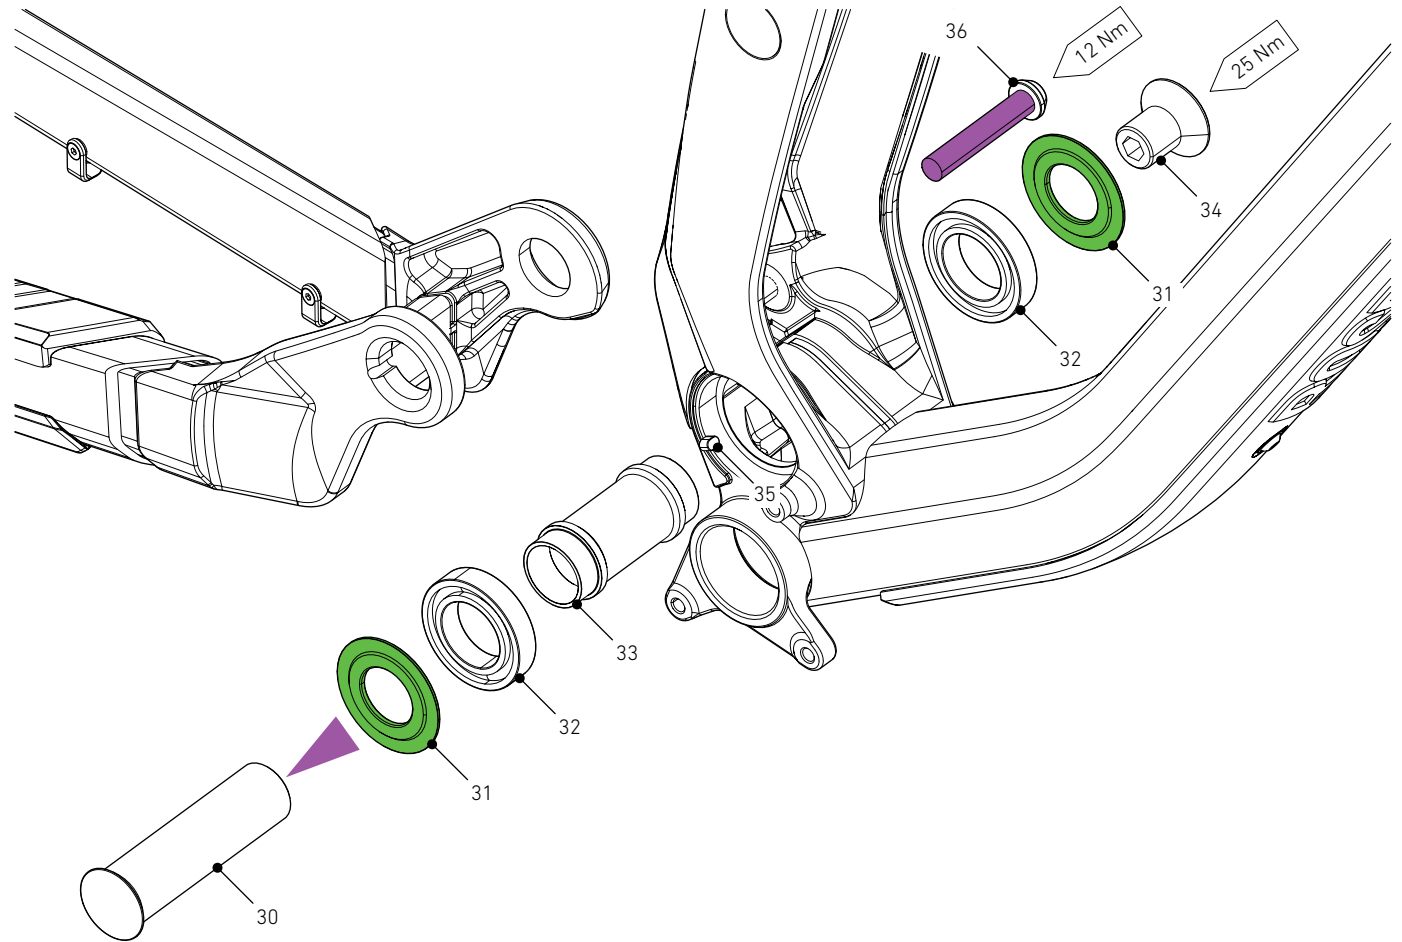

MAIN FRAME DETAILS

POS.	DESCRIPTION	SPECIFICATIONS	ART. NR.
1	frame	color: diet	service only
		color: vanilla	service only
		color: cherry	service only
2	derailleur hanger	UDH	229953201
3	chainstay protection top		233365901
4	chainstay protection bottom		233365901
5	downtube protector		23366801
6	screw	M5x10 for downtube protector	2343390
7	dummy plug		234364701
8	cable clamp		232805201

SCRUB

FRAME DETAILS

ROCKER DETAILS

POS.	DESCRIPTION	SPECIFICATIONS	ART. NR.
15	pivot screw		234342401
16	spacer rocker		233832601
17	bearing	61901 2RS	234342701
18	bearing spacer		233832801
19	rocker bolt		233833401
20	rocker bearing		233832401
21	feather key	4x4x6 mm	234339501
22	rocker sleeve		233832301
23	rocker bearing screw		233833501
24	trunnion screw		233833901
25	trunnion disc		233833701
26	bearing	6000V 2RS	233832501
27	rocker		service only
	GREASE	Motorex Bike Grease 2000 100 g	49208600
	THREADLOCKER	mid strength, for example Art. Nr. 1322431	

SCRUB

FRAME DETAILS

MAIN PIVOT DETAILS

POS.	DESCRIPTION	SPECIFICATIONS	ART. NR.
30	main pivot bolt		233833201
31	main pivot spacer		233833101
32	main pivot bearing	61905 2RS	233833001
33	main pivot sleeve		233832901
34	main pivot screw		233833301
35	feather key	4x4x6 mm	234339501
36	shock screw	M8x45 mm	233834101
	GREASE	Motorex Bike Grease 2000 100 g	49208600
	THREADLOCKER	mid strength, for example Art. Nr. 1322431	

SCRUB

FRAME DETAILS

HORST LINK DETAILS

POS.	DESCRIPTION	SPECIFICATIONS	ART. NR.
40	pivot screw		234342401
41	spacer horst link		233832601
42	bearing	61901 2RS	234342701
43	bearing spacer		233832801
44	chain stay unit		234342901
45	seat stay unit		234343001
	GREASE	Motorex Bike Grease 2000 100 g	49208600
	THREADLOCKER	mid strength, for example Art. Nr. 1322431	