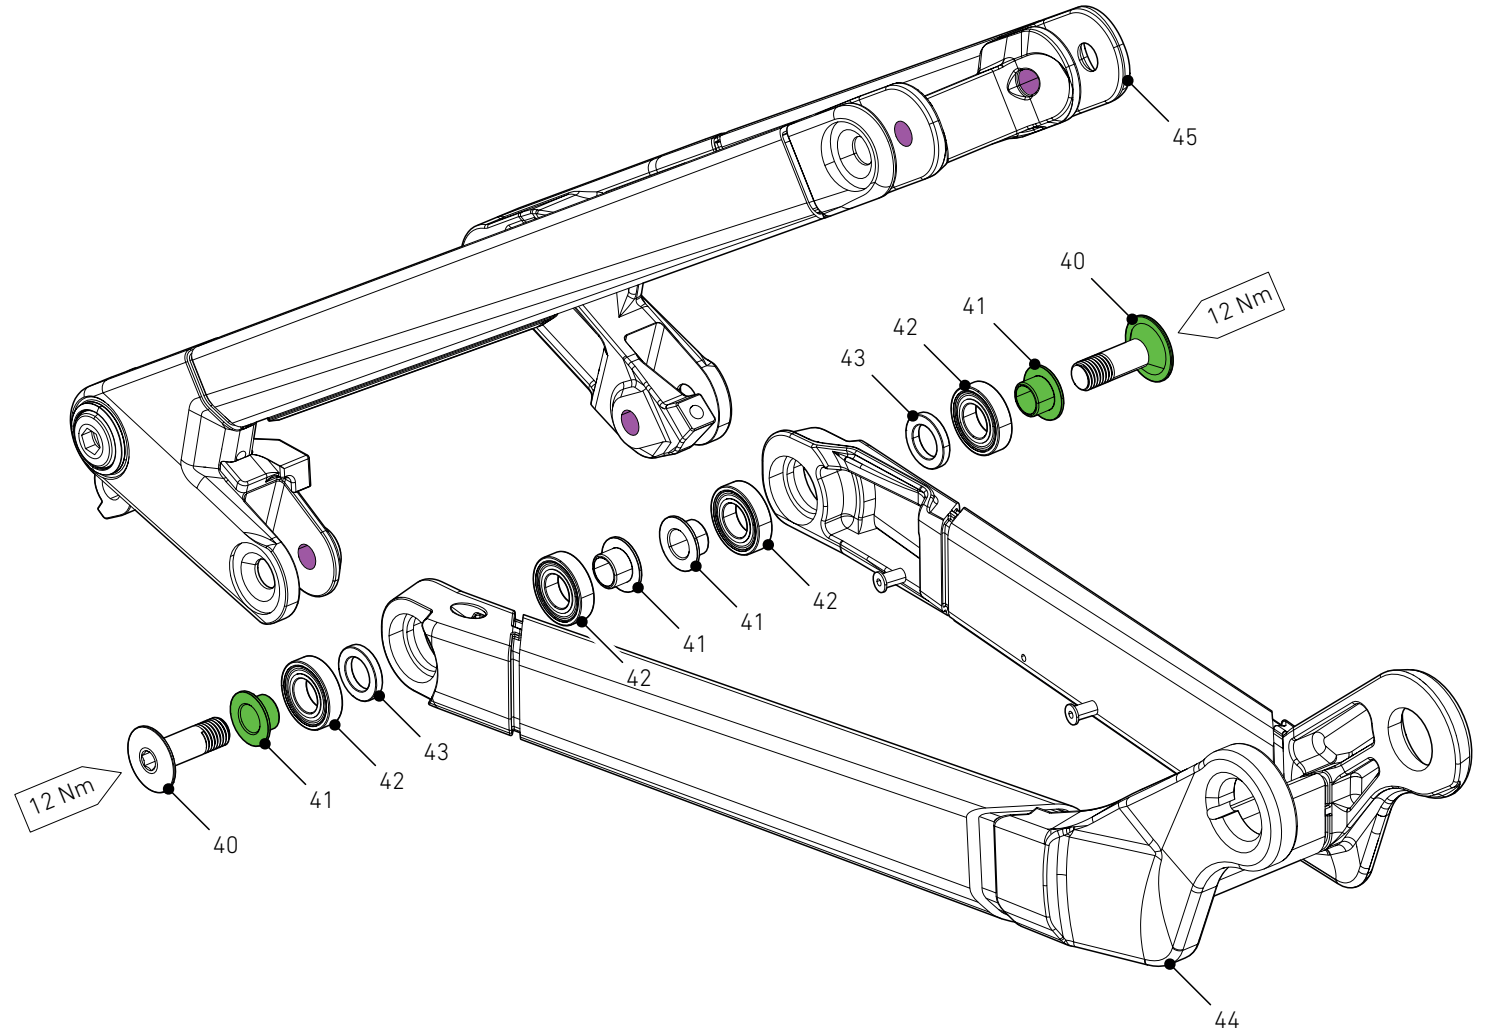

MAIN FRAME DETAILS

POS.	DESCRIPTION	SPECIFICATIONS	ART. NR.
1	frame	color: diet	service only
		color: vanilla	service only
		color: cherry	service only
2	derailleur hanger	UDH	229953201
3	chainstay protection top		233365901
4	chainstay protection bottom		233365901
5	downtube protector		23366801
6	screw	M5x10 for downtube protector	2343390
7	dummy plug		234364701
8	cable clamp		232805201

SCRUB

FRAME DETAILS

ROCKER DETAILS

POS.	DESCRIPTION	SPECIFICATIONS	ART. NR.
15	pivot screw		234342401
16	spacer rocker		233832601
17	bearing	61901 2RS	234342701
18	bearing spacer		233832801
19	rocker bolt		233833401
20	rocker bearing		233832401
21	feather key	4x4x6 mm	234339501
22	rocker sleeve		233832301
23	rocker bearing screw		233833501
24	trunnion screw		233833901
25	trunnion disc		233833701
26	bearing	6000V 2RS	233832501
27	rocker		service only
	GREASE	Motorex Bike Grease 2000 100 g	49208600
	THREADLOCKER	mid strength, for example Art. Nr. 1322431	

SCRUB

FRAME DETAILS

MAIN PIVOT DETAILS

POS.	DESCRIPTION	SPECIFICATIONS	ART. NR.
30	main pivot bolt		233833201
31	main pivot spacer		233833101
32	main pivot bearing	61905 2RS	233833001
33	main pivot sleeve		233832901
34	main pivot screw		233833301
35	feather key	4x4x6 mm	234339501
36	shock screw	M8x45 mm	233834101
	GREASE	Motorex Bike Grease 2000 100 g	49208600
	THREADLOCKER	mid strength, for example Art. Nr. 1322431	

SCRUB

FRAME DETAILS

HORST LINK DETAILS

POS.	DESCRIPTION	SPECIFICATIONS	ART. NR.
40	pivot screw		234342401
41	spacer horst link		233832601
42	bearing	61901 2RS	234342701
43	bearing spacer		233832801
44	chain stay unit		234342901
45	seat stay unit		234343001
	GREASE	Motorex Bike Grease 2000 100 g	49208600
	THREADLOCKER	mid strength, for example Art. Nr. 1322431	