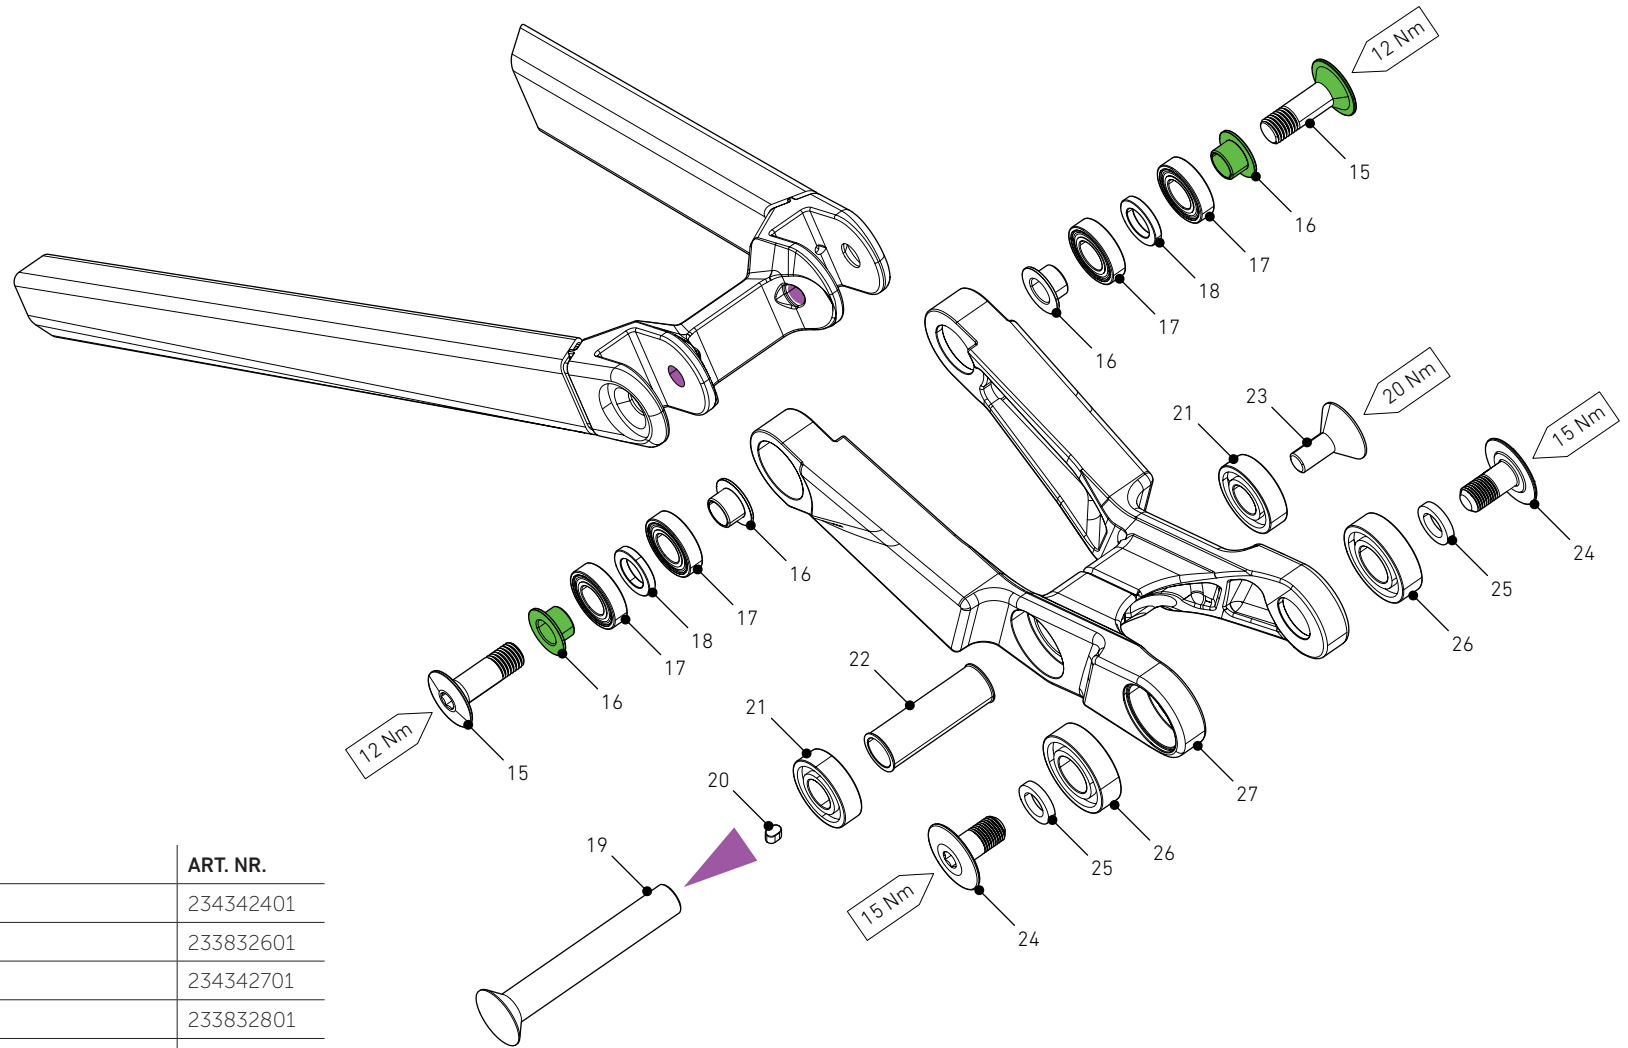

MAIN FRAME DETAILS

POS.	DESCRIPTION	SPECIFICATIONS	ART. NR.
1	frame	color: diet	service only
		color: vanilla	service only
		color: cherry	service only
2	derailleur hanger	UDH	229953201
3	chainstay protection top		233365901
4	chainstay protection bottom		233365901
5	downtube protector		23366801
6	screw	M5x10 for downtube protector	2343390
7	dummy plug		234364701
8	cable clamp		232805201

SCRUB

FRAME DETAILS

ROCKER DETAILS

POS.	DESCRIPTION	SPECIFICATIONS	ART. NR.
15	pivot screw		234342401
16	spacer rocker		233832601
17	bearing	61901 2RS	234342701
18	bearing spacer		233832801
19	rocker bolt		233833401
20	rocker bearing		233832401
21	feather key	4x4x6 mm	234339501
22	rocker sleeve		233832301
23	rocker bearing screw		233833501
24	trunnion screw		233833901
25	trunnion disc		233833701
26	bearing	6000V 2RS	233832501
27	rocker		service only
	GREASE	Motorex Bike Grease 2000 100 g	49208600
	THREADLOCKER	mid strength, for example Art. Nr. 1322431	

SCRUB

FRAME DETAILS

MAIN PIVOT DETAILS

POS.	DESCRIPTION	SPECIFICATIONS	ART. NR.
30	main pivot bolt		233833201
31	main pivot spacer		233833101
32	main pivot bearing	61905 2RS	233833001
33	main pivot sleeve		233832901
34	main pivot screw		233833301
35	feather key	4x4x6 mm	234339501
36	shock screw	M8x45 mm	233834101
	GREASE	Motorex Bike Grease 2000 100 g	49208600
	THREADLOCKER	mid strength, for example Art. Nr. 1322431	

SCRUB

FRAME DETAILS

HORST LINK DETAILS

POS.	DESCRIPTION	SPECIFICATIONS	ART. NR.
40	pivot screw		234342401
41	spacer horst link		233832601
42	bearing	61901 2RS	234342701
43	bearing spacer		233832801
44	chain stay unit		234342901
45	seat stay unit		234343001
	GREASE	Motorex Bike Grease 2000 100 g	49208600
	THREADLOCKER	mid strength, for example Art. Nr. 1322431	