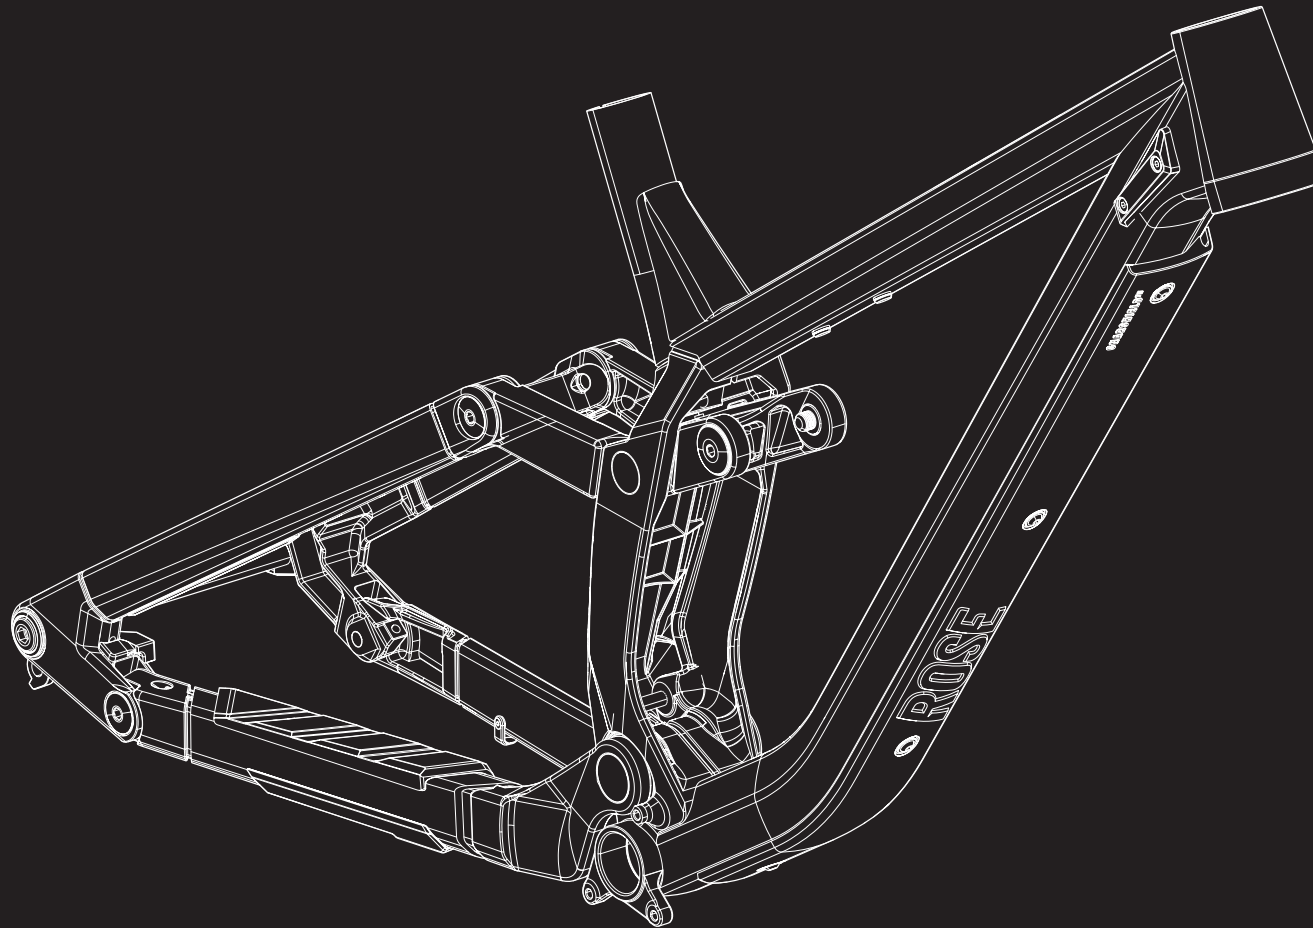

ROSE

ANY QUESTIONS?

technik@rosebikes.com

ROSE Bikes GmbH
Schersweide 4
46395 Bocholt, Germany

S C R U B

FRAME DETAILS